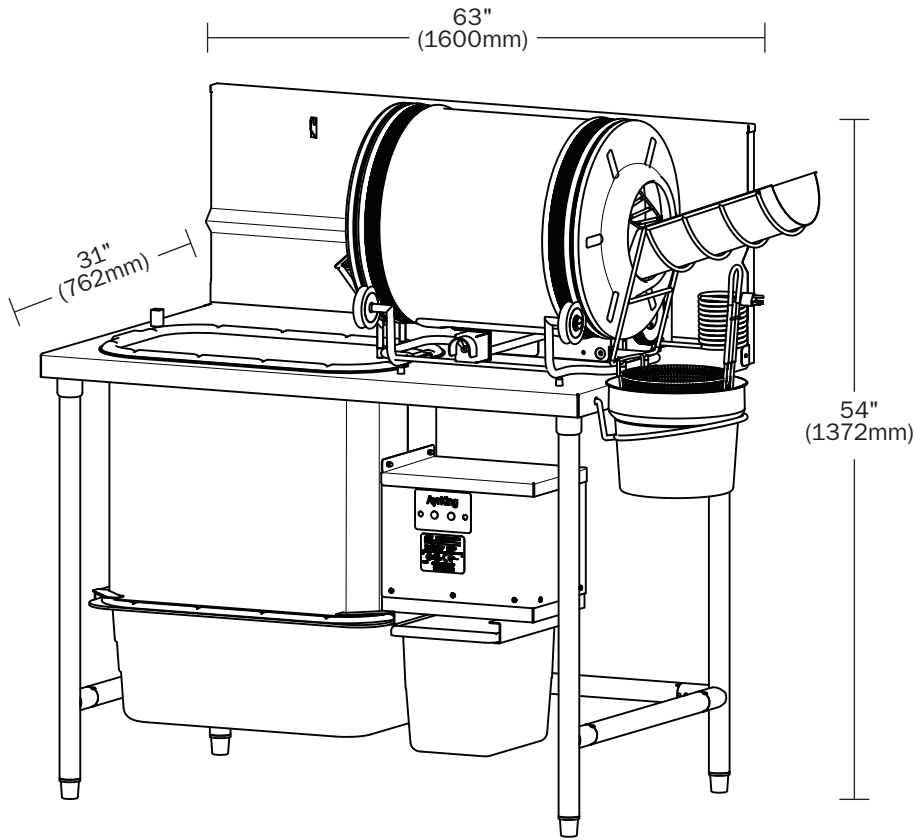

OPTIONAL ACCESSORIES

- DR124** Dip pot ring
- B123** Dip pot
- B122** Dip basket

MODELS

- DR-LF-120T**
DrumRoll left hand flow, 115V (shown)
- DR-RF-120T**
DrumRoll right hand flow, 115V (not shown)
- DR-LF-240T**
DrumRoll left hand flow, 230V (not shown)
- DR-RF-240T**
DrumRoll right hand flow, 230V (not shown)

MODELS

CRATED MEASUREMENTS

UNCRATED

	LENGTH	WIDTH	HEIGHT	WEIGHT	WEIGHT
ALL MODELS	28" (710mm)	24.5" (620mm)	32" (810mm)	97 lb (44kg)	66 lb (30kg)

ELECTRICAL

115V, 50/60HZ, 1 phase, 1.6 AMP, 1/8 HP
230V, 50/60HZ, 1 phase, 0.8 AMP, 1/8 HP