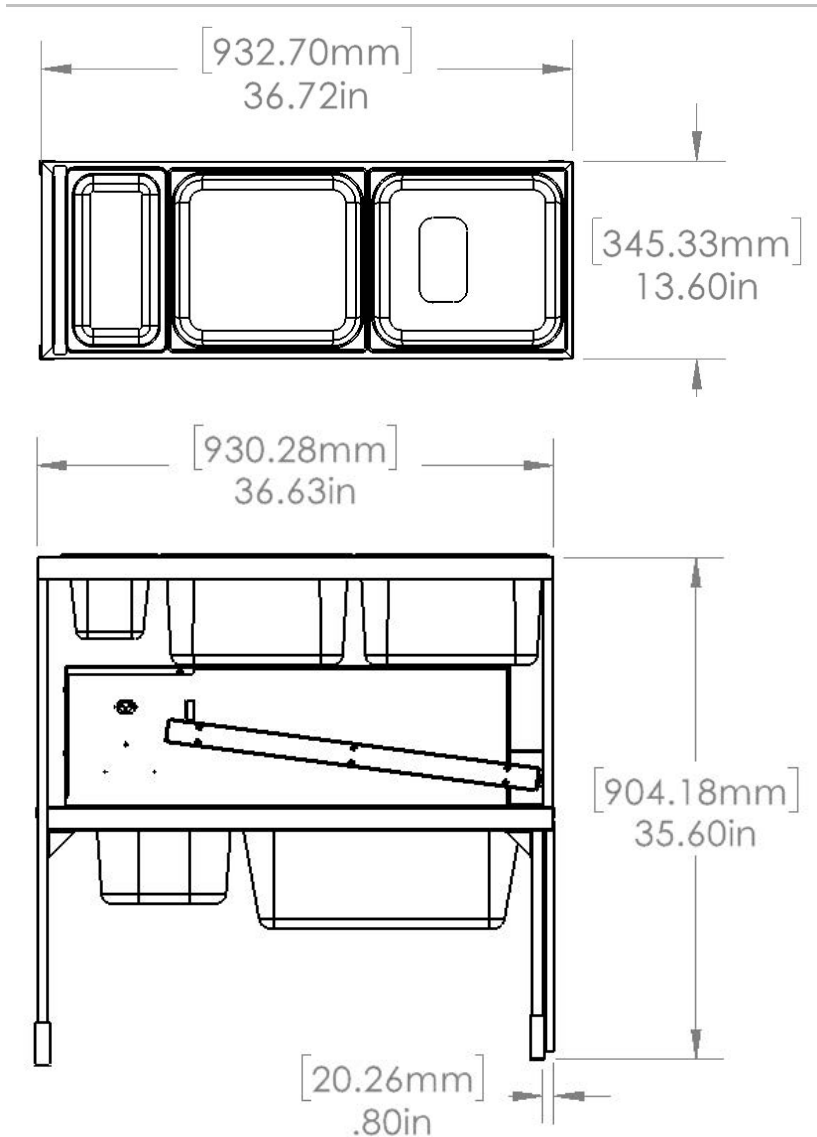

OPTIONAL ACCESSORIES

- B129** 2/3 Size S/S Coating Basket

MODELS

BBSUL1436

MODELS

CRATED MEASUREMENTS

UNCRATED

MODELS	CRATED MEASUREMENTS				UNCRATED
	LENGTH	WIDTH	HEIGHT	WEIGHT	WEIGHT
BBSUL1436	37" (940 mm)	17" (432 mm)	45" (1143 mm)	146lb (66kg)	113lb (51kg)